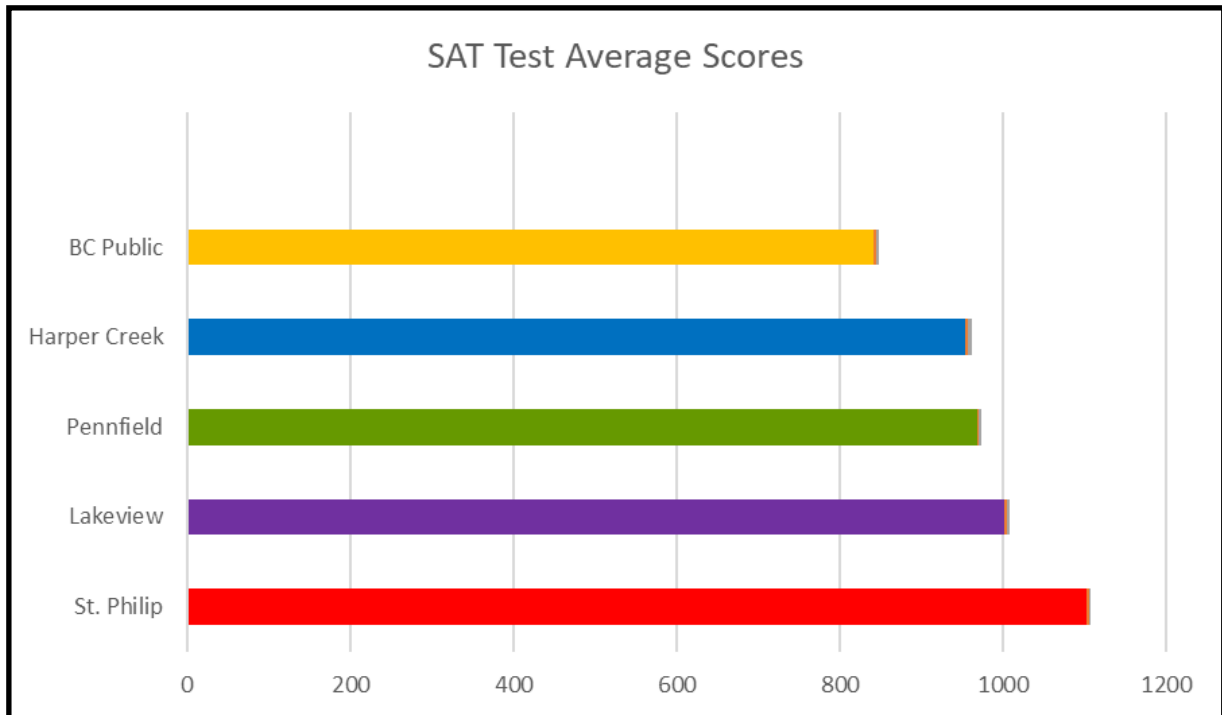

Battle Creek Area Catholic Schools

2019 Academic Excellence

The SAT (Standard Aptitude Test) is the nation's most widely used admissions test among colleges and universities. It tests students knowledge of subjects that are necessary for college success: reading, writing and mathematics.