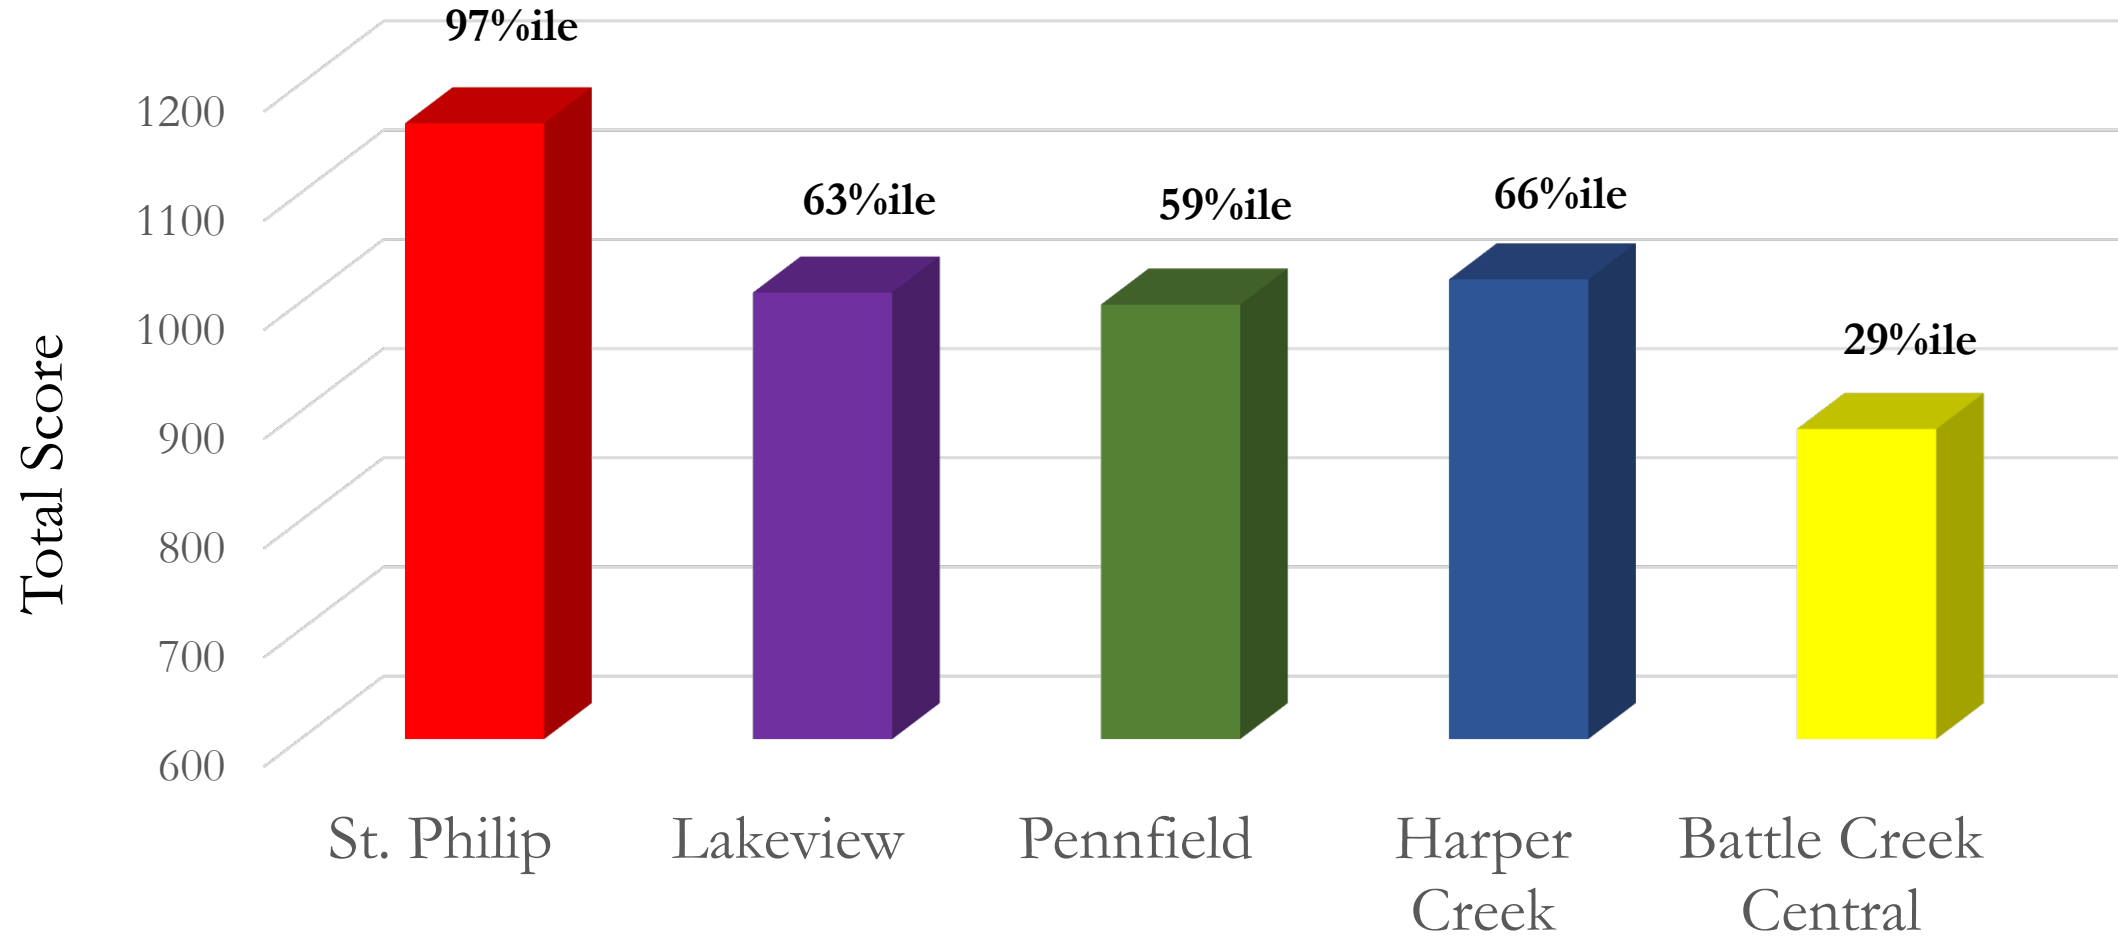

## 2017 SAT Scores (2018 Graduating Classes)

Notes: Raw SAT scores are average scores for students without disabilities for Lakeview, Pennfield, Harper Creek, and Battle Creek Central. Percentile rankings reflect total SAT scores of all students in all 876 public high schools reporting data for the State of Michigan.