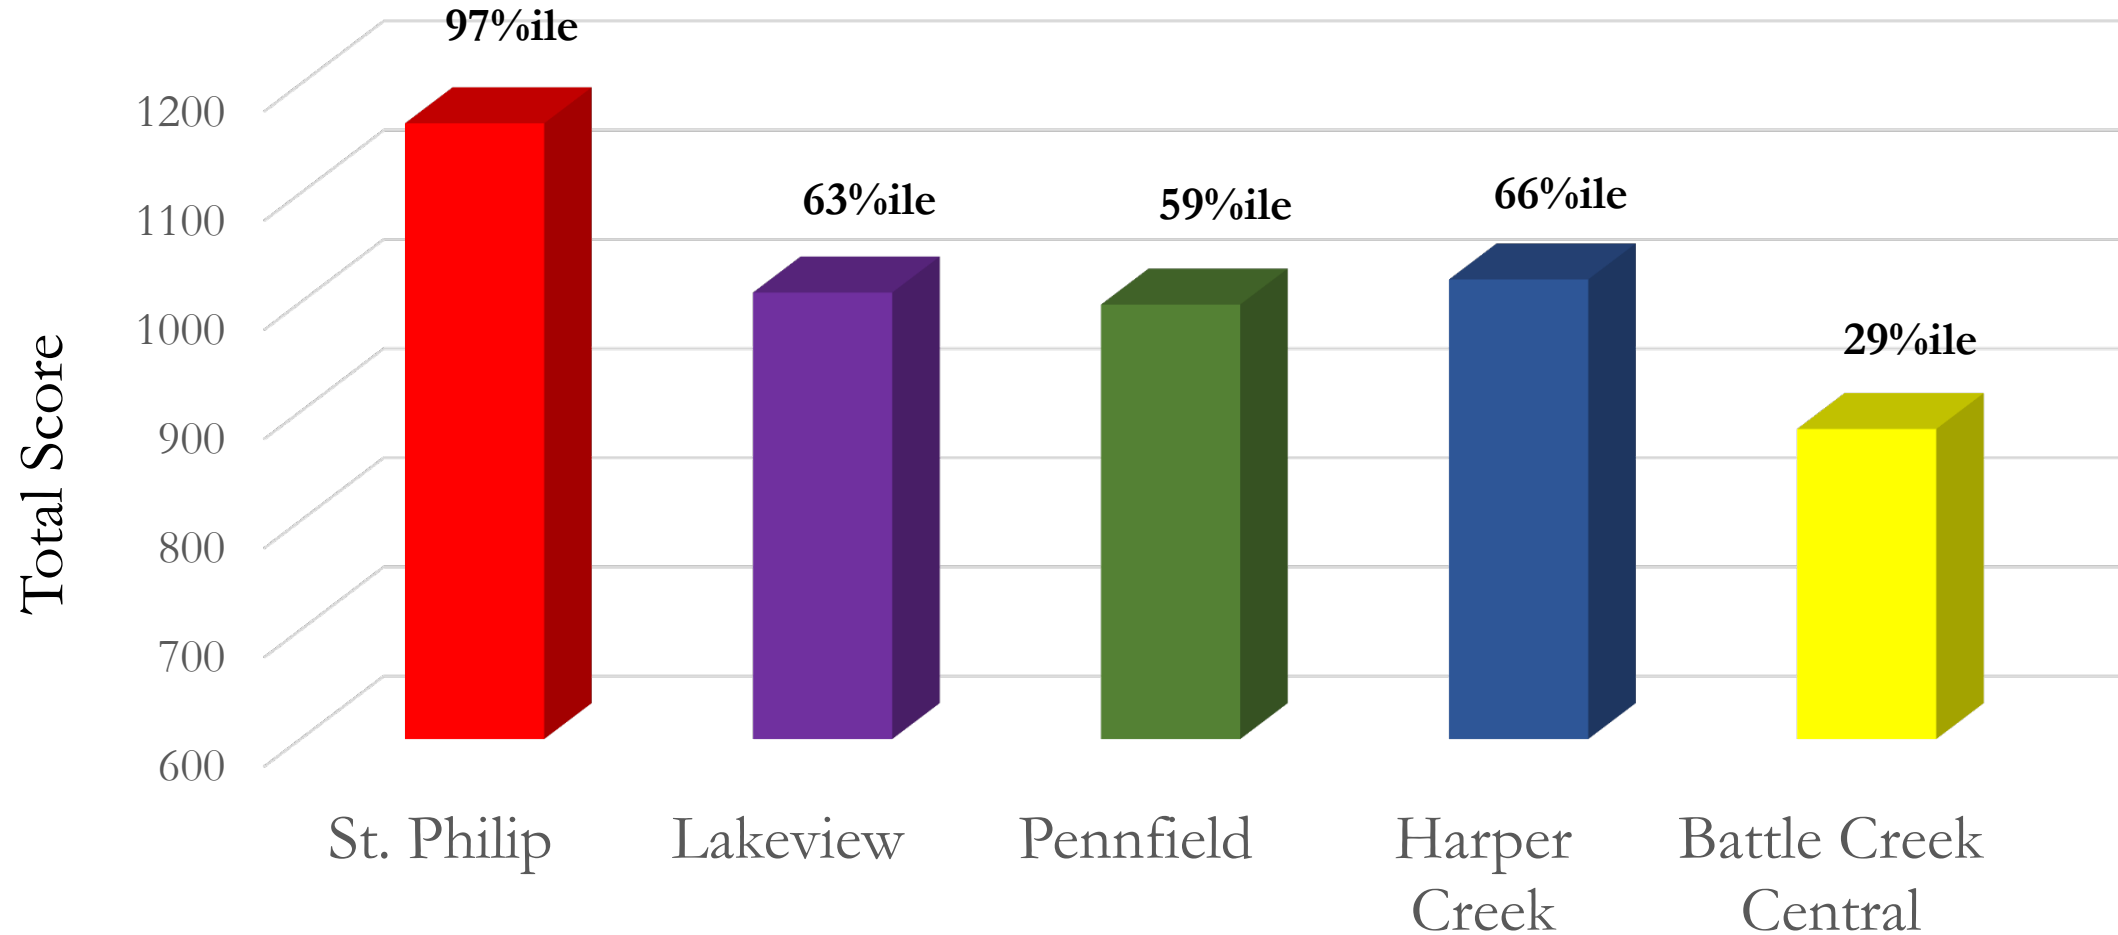

2017 SAT Scores (2018 Graduating Classes)

Notes: Raw SAT scores are average scores for students without disabilities for Lakeview, Pennfield, Harper Creek, and Battle Creek Central. Percentile rankings reflect total SAT scores of all students in all 876 public high schools reporting data for the State of Michigan.